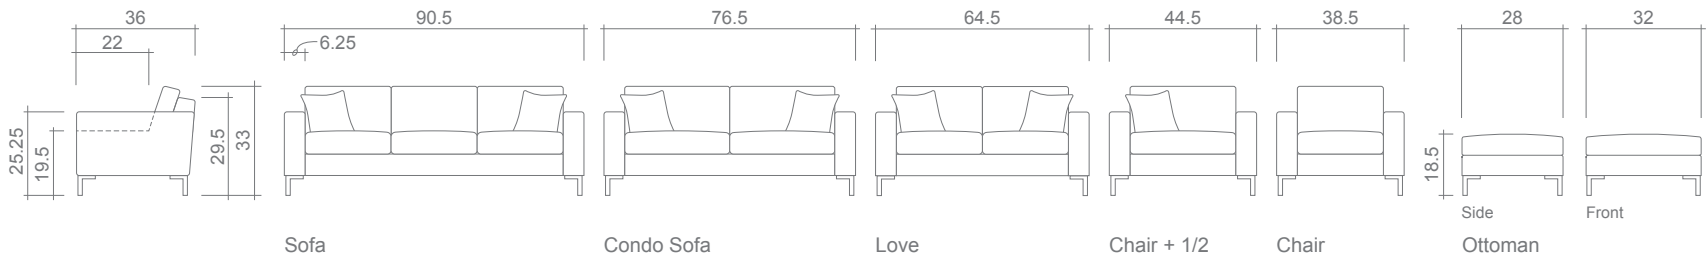

Apollo Collection

Arms Detachable: No

See Apollo Sectional Planner for more components

Sofa Beds Available: No

GENERAL INFORMATION:

- *dye-lot of the actual fabric and the swatch may not be exact match
- *fabric yardage for plain, railroaded 54" bolt
- *no zipper/inserts in fibre filled toss pillows
- *overall dimensions may vary +/- 1"
- *see fabric swatch for exact colour

SPECIFICATIONS:

- Back:** Loose
- Back Pillows:** Box band, piped, fibre fill
- Body:** Piping on arms
- Seat Cushions:** Box band, piped, 7" thick Crown Foam w/ polyester fibre wrap
- Suspension:** Seat: Springs | Back: Webbing
- Toss Pillows:** 18" x 18", piped, fibre fill

FABRIC

(YDS)

- Sofa: 16.75
- Condo Sofa: 14.50
- Loveseat: 13.00
- Chair & 1/2: 9.75
- Chair: 8.75
- Ottoman: 3.00
- One Toss Pillow: 0.75
- Sofa/Chaise: 20.00

LEG:

Sleek 5" Chrome