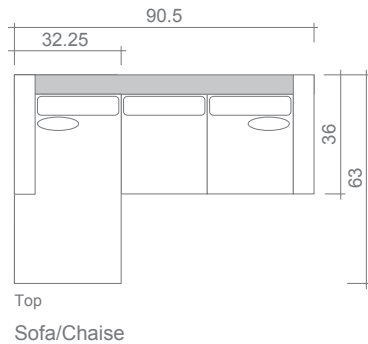

Apollo Collection

Arms Detachable: No

See Apollo Sectional Planner for more components

Sofa Beds Available: No

GENERAL INFORMATION:

- *dye-lot of the actual fabric and the swatch may not be exact match
- *fabric yardage for plain, railroaded 54" bolt
- *no zipper/inserts in fibre filled toss pillows
- *overall dimensions may vary +/- 1"
- *see fabric swatch for exact colour

SPECIFICATIONS:

- Back:** Loose
- Back Pillows:** Box band, piped, fibre fill
- Body:** Piping on arms
- Seat Cushions:** Box band, piped, 7" thick Crown Foam w/ polyester fibre wrap
- Suspension:** Seat: Springs | Back: Webbing
- Toss Pillows:** 18" x 18", piped, fibre fill